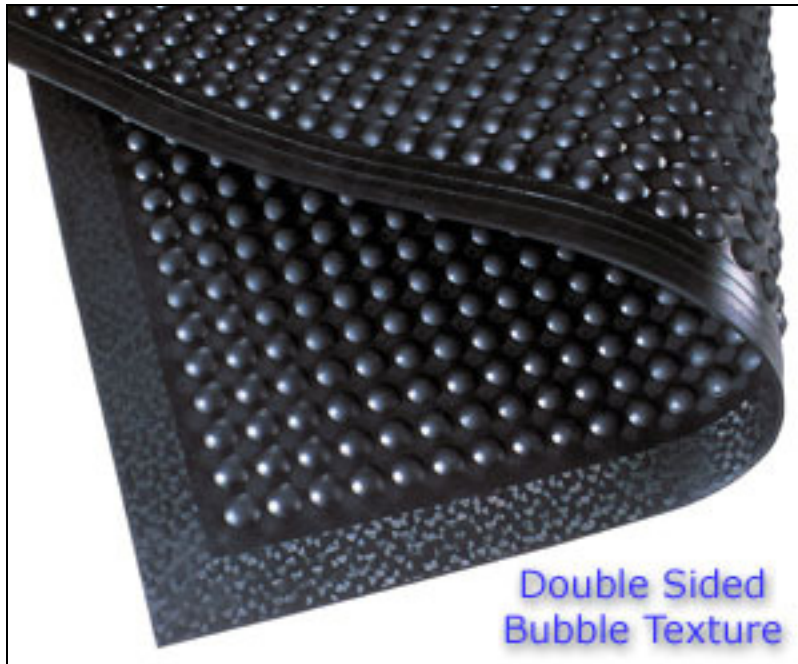

## ComfortEase Anti Fatigue Mats

ComfortEase Anti Fatigue Mats are a durable and comfortable solution for areas needing a long-lasting and comfortable anti-fatigue floor mat. Available in several standard sizes as well as long continuous runs.

The offset bubble design of these floor mats incorporates flexible rubber bubbles on both the top and bottom surface which allow a greater range of joint motion, decreasing fatigue. The rounded comfort bubbles also make pivoting and turning easier, further decreasing stress on joints during repetitive motions.

An integral beveled safety edge eliminates tripping hazards while providing an easy transition from the floor to the upper surface of these 3/8" thick industrial comfort floor mats.

An ideal anti-fatigue mat for use in dry locations such as packing areas, shipping stations, order filling stations and manufacturing equipment operator control areas.

- Mats are Solid rubber, long lasting, durable
- Offset bubble design for flexibility and comfort
- Medium duty mats for use in dry locations
- Rounded bubbles facilitate turning and pivoting
- Integral bevel on all four sides of the mats prevent tripping
- Floor mats are 3/8" overall thickness